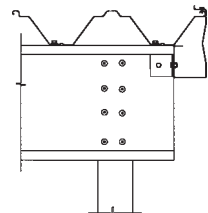

Visit our website:
www.masoncorp.com

Mason canopies are fully engineered
to comply with all building codes.

POST TO BEAM CONNECTIONS

POST TO SLAB CONNECTION

W-PAN TO C-BEAM TO POST

W-PAN TO BEAM

Canopy components are produced to
exacting engineering and quality control
standards. Precision fabricated fascia,
panels and corners assure perfect-fit
interlocking assembly