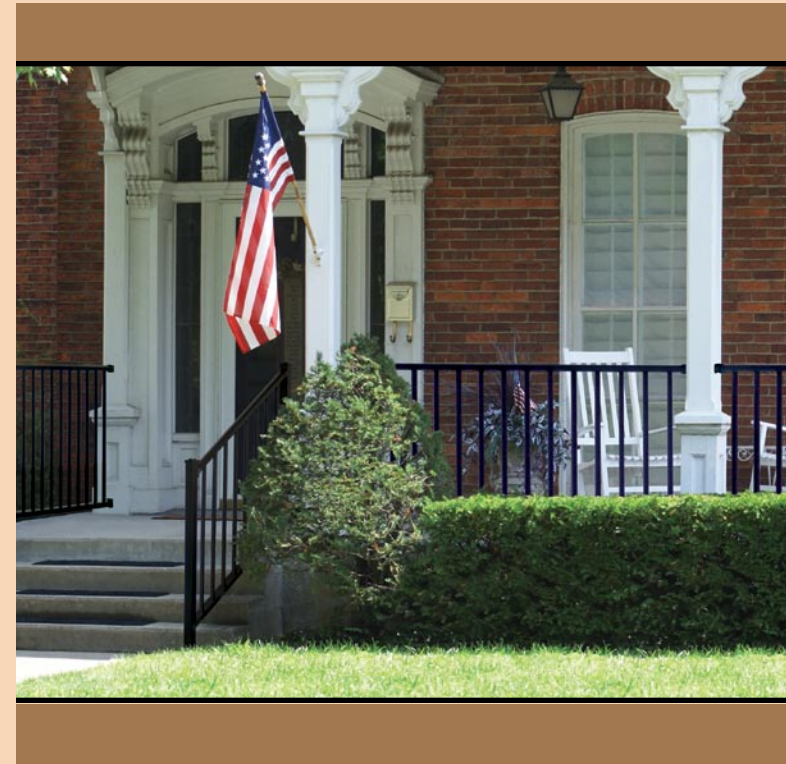

- Stylish Top Rail •
- Lifetime Warranty •
- Virtually Maintenance Free •