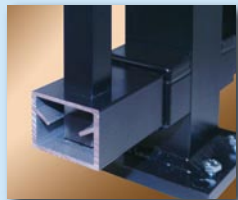

Bottom Rail Swivel Mount
(optional)

Standard Mounts

Hidden Screw Mounts

Standard Railing
Stylish Top Rail
Wall & Swivel Mount

Standard Railing
Bottom Rail
Wall & Swivel Mount

Posts • Caps • Flair

2" Standard Post

2" Crossover Post

Stylish Top Rail Profile

Bottom Rail Profile

All Posts Self-Leveling

2-Piece Post Flair

Ball Cap

Flat Cap

Standard Railing
Stylish Top Rail
Crossover Mount