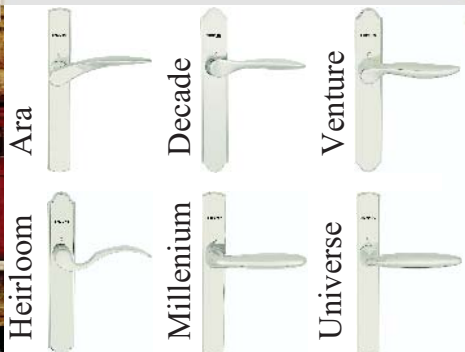

## Multi-Point Hardware

- Antique Brass
- Brushed Nickel
- Black Nickel
- Brass
- Antique Nickel
- Oil Rubbed Bronze
- Polished Chrome
- White