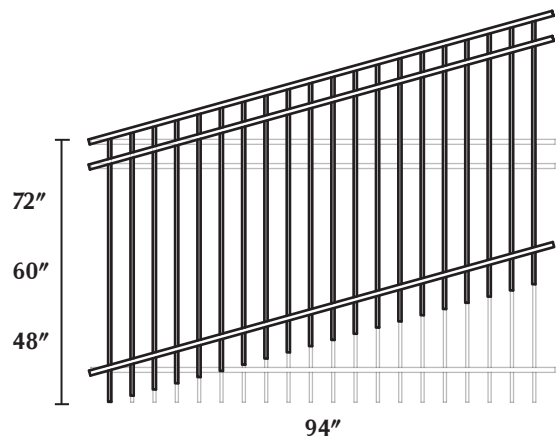

## Flat Top

4'

94"

Height: 48", 60", & 72"  
Panel length: 94"  
Gate opening: 4'  
Traditional Residential: 1" rail & 5/8" picket

4'

## Pressed Spear

94"

Height: 48", 60", & 72"  
Panel length: 94"  
Gate opening: 4'  
Traditional Residential: 1" rail & 5/8" picket

4'

4'

## Extended Picket

4'

94"

Height: 48", 60", & 72"  
Panel length: 94"  
Gate opening: 4'  
Traditional Residential: 1" rail & 5/8" picket

4'

## Pool Panel

94"

Height: 54"  
Panel length: 94"  
Gate opening: 4'  
Traditional Residential: 1" rail & 5/8" picket

4'

4'