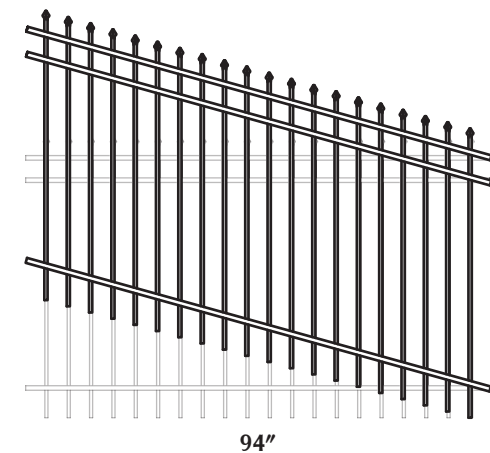

## Flat Top

4'

94"

Height: 48", 60", & 72"  
Panel length: 94"  
Gate opening: 4'  
Traditional Residential: 1" rail & 5/8" picket

4'

## Pressed Spear

94"

Height: 48", 60", & 72"  
Panel length: 94"  
Gate opening: 4'  
Traditional Residential: 1" rail & 5/8" picket

4'

4'

## Extended Picket

4'

94"

Height: 48", 60", & 72"  
Panel length: 94"  
Gate opening: 4'  
Traditional Residential: 1" rail & 5/8" picket

4'

## Pool Panel

94"

Height: 54"  
Panel length: 94"  
Gate opening: 4'  
Traditional Residential: 1" rail & 5/8" picket

4'

4'