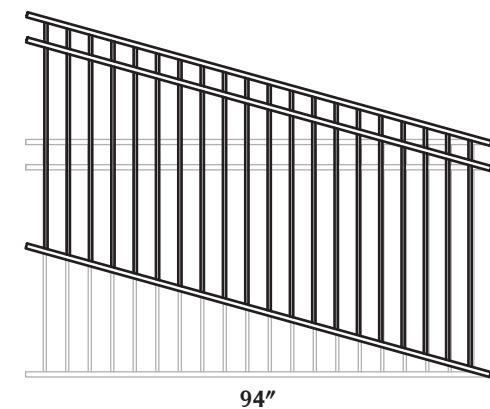

## Flat Top

4'

94"

Height: 48", 60", & 72"  
Panel length: 94"  
Gate opening: 4'  
Traditional Residential: 1" rail & 5/8" picket

4'

## Pressed Spear

94"

Height: 48", 60", & 72"  
Panel length: 94"  
Gate opening: 4'  
Traditional Residential: 1" rail & 5/8" picket

4'

4'

## Extended Picket

4'

94"

Height: 48", 60", & 72"  
Panel length: 94"  
Gate opening: 4'  
Traditional Residential: 1" rail & 5/8" picket

4'

## Pool Panel

94"

Height: 54"  
Panel length: 94"  
Gate opening: 4'  
Traditional Residential: 1" rail & 5/8" picket

4'

4'