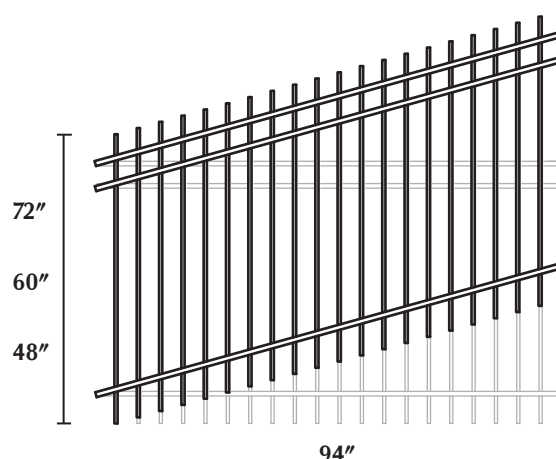

## Flat Top

4'

94"

Height: 48", 60", & 72"  
Panel length: 94"  
Gate opening: 4'  
Traditional Residential: 1" rail & 5/8" picket

4'

## Pressed Spear

94"

Height: 48", 60", & 72"  
Panel length: 94"  
Gate opening: 4'  
Traditional Residential: 1" rail & 5/8" picket

4'

4'

## Extended Picket

4'

94"

Height: 48", 60", & 72"  
Panel length: 94"  
Gate opening: 4'  
Traditional Residential: 1" rail & 5/8" picket

4'

## Pool Panel

94"

Height: 54"  
Panel length: 94"  
Gate opening: 4'  
Traditional Residential: 1" rail & 5/8" picket

4'

4'